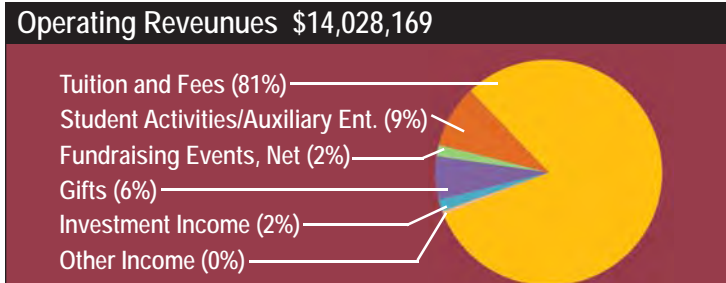

Report of Operating Revenues and Expenses for Fiscal Year Ending June 30, 2011

Operating Revenues	
Tuition and Fees	$11,364,002
Student Activities & Auxiliary Enterprises	1,250,317
Fundraising Events, net	229,237
Gifts	876,614
Investment Income	236,845
Other Income	<u>71,154</u>
Total Revenues	$14,028,169

Operating Expenses	
Instructional	$6,926,217
Student Activities & Auxiliary Enterprises	1,701,389
Student Aid	1,418,563
Plant Operations & Maintenance	1,065,997
Administration Expenses	962,586
Alumni & Development	618,815
Capital Expenditures & Other Transfers	1,555,672
Total Expenses	$14,249,239

Endowment	
Fair Market Value as of 6/30/2011	$5,200,000