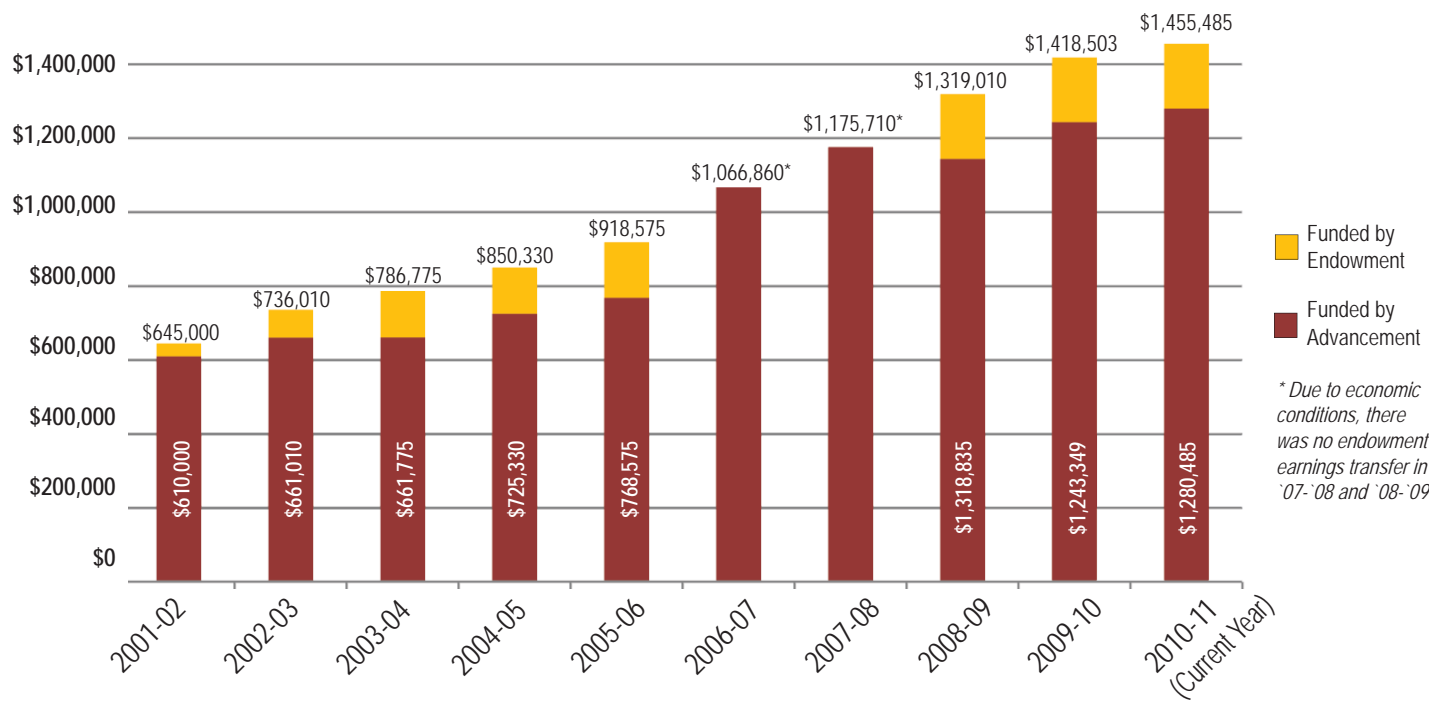

De Smet Jesuit Financial Aid Awarded