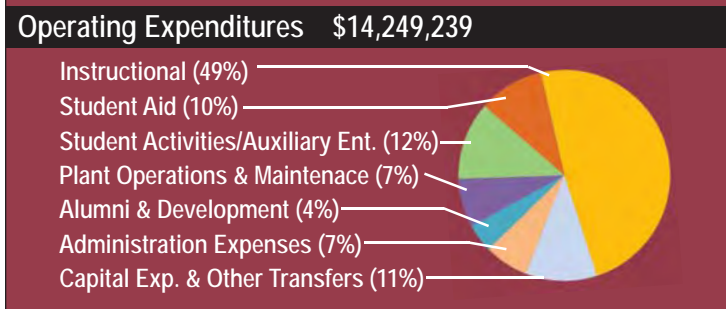

Report of Operating Revenues and Expenses for Fiscal Year Ending June 30, 2011

Operating Revenues	
Tuition and Fees	$11,364,002
Student Activities & Auxiliary Enterprises	1,250,317
Fundraising Events, net	229,237
Gifts	876,614
Investment Income	236,845
Other Income	<u>71,154</u>
Total Revenues	$14,028,169

Operating Expenses	
Instructional	$6,926,217
Student Activities & Auxiliary Enterprises	1,701,389
Student Aid	1,418,563
Plant Operations & Maintenance	1,065,997
Administration Expenses	962,586
Alumni & Development	618,815
Capital Expenditures & Other Transfers	1,555,672
Total Expenses	$14,249,239

Endowment	
Fair Market Value as of 6/30/2011	$5,200,000